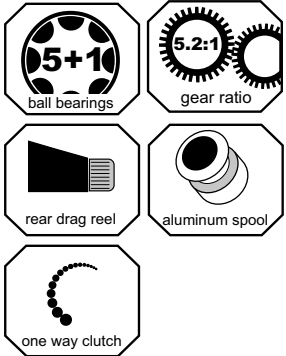

DUCATI 2000RD

- 6 Kogellagers
- One-Way Clutch Anti Retour systeem
- Rear drag systeem
- Full balanced rotor
- CNC Aluminium spoel
- CNC Aluminium slinger
- Extra sterke beugelarm
- Soft touch slingerknop