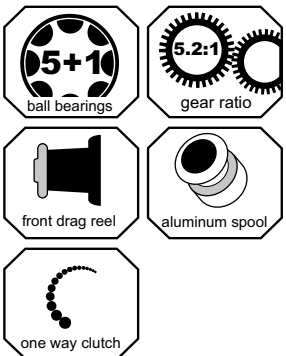

DUCATI 1000FD 3000FD

- 6 Kogellagers
- One-Way Clutch Anti Retour systeem
- Front drag systeem
- Full balanced rotor
- CNC Aluminium spoel
- CNC Aluminium slinger
- Extra sterke beugelarm
- Soft touch slingerknop