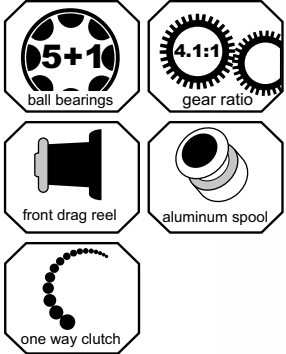

DEEP BLUE RIVA 9000FD

- 6 Kogellagers
- One-Way Clutch Anti Retour systeem
- Front drag systeem
- CNC Aluminium slinger
- CNC Aluminium spoel
- Anti twist lijnrol
- Extra sterke beugelarm
- Soft touch slingerknop
- Full balanced rotor
- Extra dikke as
- Extra grafiet spoel 10000 maat