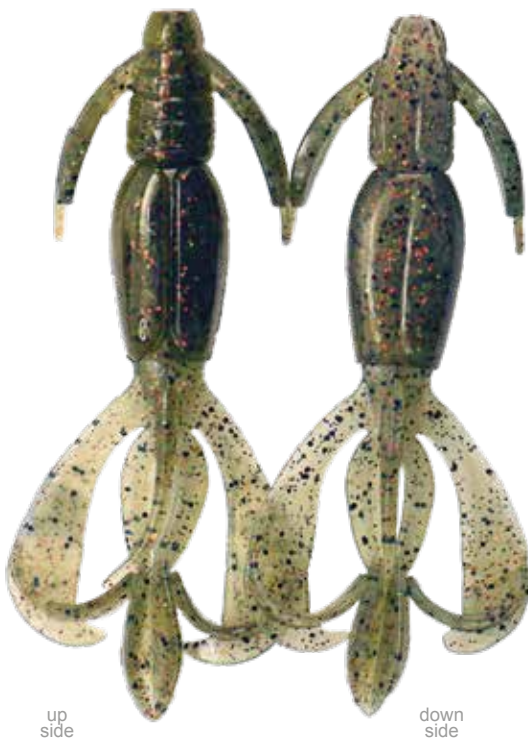

(8 stuks per verpakking)

001S Black

401T Green Pumpkin Chartreuse

NEW

407T Delta Craw

422T Sight Flash

CRAZY FLAPPER 2.4 INCH

Art.no.	omschrijving	lengte	kleur	naam
58610	Crazy Flapper	6 cm / 2.4 inch	001S	Black
58611	Crazy Flapper	6 cm / 2.4 inch	401T	Green Pumpkin Chartreuse
58612	Crazy Flapper	6 cm / 2.4 inch	407T	Delta Craw
58613	Crazy Flapper	6 cm / 2.4 inch	422T	Sight Flash
58614	Crazy Flapper	6 cm / 2.4 inch	462T	Electric Smoke Craw
58615	Crazy Flapper	6 cm / 2.4 inch	520T	Green Pumpkin Orange Gold
58616	Crazy Flapper	6 cm / 2.4 inch	523T	Light Watermelon Shrimp
58617	Crazy Flapper	6 cm / 2.4 inch	532S	Ginger Shrimp

(10 stuks per verpakking)

462T Electric Smoke Craw

520T Green Pumpkin Orange Gold

NEW

523T Light Watermelon Shrimp

532S Ginger Shrimp

CRAZY FLAPPER 2.8 INCH

Art.no.	omschrijving	lengte	kleur	naam
58500	Crazy Flapper	7 cm / 2.8 inch	401T	Green Pumpkin Chartreuse
58501	Crazy Flapper	7 cm / 2.8 inch	402T	Okeechobee Craw
58502	Crazy Flapper	7 cm / 2.8 inch	407T	Delta Craw
58503	Crazy Flapper	7 cm / 2.8 inch	460T	Silver Flash Craw
58504	Crazy Flapper	7 cm / 2.8 inch	408T	Electric June Bug
58505	Crazy Flapper	7 cm / 2.8 inch	422T	Sight Flash
58506	Crazy Flapper	7 cm / 2.8 inch	438T	Green Pumpkin Fire
58507	Crazy Flapper	7 cm / 2.8 inch	411T	Black Cherry

(8 stuks per verpakking)

401T Green Pumpkin Chartreuse

402T Okeechobee Craw

407T Delta Craw

460T Silver Flash Craw

CRAZY FLAPPER 3.6 INCH

Art.no.	omschrijving	lengte	kleur	naam
58510	Crazy Flapper	9 cm / 3.6 inch	401T	Green Pumpkin Chartreuse
58511	Crazy Flapper	9 cm / 3.6 inch	402T	Okeechobee Craw
58512	Crazy Flapper	9 cm / 3.6 inch	407T	Delta Craw
58513	Crazy Flapper	9 cm / 3.6 inch	460T	Silver Flash Craw
58514	Crazy Flapper	9 cm / 3.6 inch	408T	Electric June Bug
58515	Crazy Flapper	9 cm / 3.6 inch	422T	Sight Flash
58516	Crazy Flapper	9 cm / 3.6 inch	438T	Green Pumpkin Fire
58517	Crazy Flapper	9 cm / 3.6 inch	411T	Black Cherry