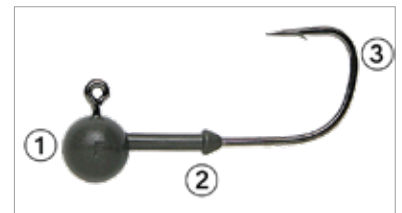

Art.no.	omschrijving	gewicht	haak maat	aantal
58100	Super Round Tungsten Jig Heads	7 gram	3/0	2
58101	Super Round Tungsten Jig Heads	5 gram	3/0	3
58102	Super Round Tungsten Jig Heads	3.5 gram	3/0	3
58103	Super Round Tungsten Jig Heads	1.8 gram	3/0	4
58105	Super Round Tungsten Jig Heads	7 gram	2/0	2
58106	Super Round Tungsten Jig Heads	5 gram	2/0	3
58107	Super Round Tungsten Jig Heads	3.5 gram	2/0	3
58108	Super Round Tungsten Jig Heads	1.8 gram	2/0	4
58110	Super Round Tungsten Jig Heads	7 gram	1/0	2
58111	Super Round Tungsten Jig Heads	5 gram	1/0	3
58112	Super Round Tungsten Jig Heads	3.5 gram	1/0	3
58113	Super Round Tungsten Jig Heads	1.8 gram	1/0	4
58115	Super Round Tungsten Jig Heads	2.7 gram	1	4
58116	Super Round Tungsten Jig Heads	2.2 gram	1	4
58117	Super Round Tungsten Jig Heads	1.8 gram	1	4
58118	Super Round Tungsten Jig Heads	1.3 gram	1	5
58119	Super Round Tungsten Jig Heads	0.9 gram	1	5
58120	Super Round Tungsten Jig Heads	2.7 gram	2	4
58121	Super Round Tungsten Jig Heads	2.2 gram	2	4
58122	Super Round Tungsten Jig Heads	1.8 gram	2	4
58123	Super Round Tungsten Jig Heads	1.3 gram	2	5
58124	Super Round Tungsten Jig Heads	0.9 gram	2	5
58125	Super Round Tungsten Jig Heads	2.7 gram	3	4
58126	Super Round Tungsten Jig Heads	2.2 gram	3	4
58127	Super Round Tungsten Jig Heads	1.8 gram	3	4
58128	Super Round Tungsten Jig Heads	1.3 gram	3	5
58129	Super Round Tungsten Jig Heads	0.9 gram	3	5
58130	Super Round Tungsten Jig Heads	2.7 gram	4	4
58131	Super Round Tungsten Jig Heads	2.2 gram	4	4
58132	Super Round Tungsten Jig Heads	1.8 gram	4	4
58133	Super Round Tungsten Jig Heads	1.3 gram	4	5
58134	Super Round Tungsten Jig Heads	0.9 gram	4	5